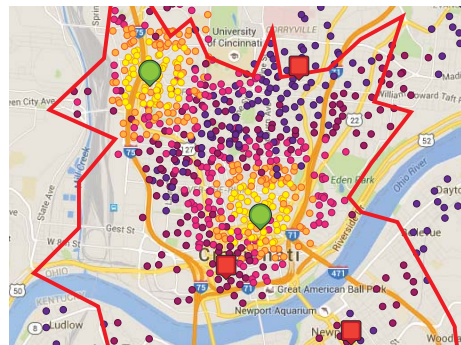

MarketMentor

Market Area Analysis

Profile · Evaluate · Target · Grow

Product by GbBIS
Locating the Possibilities

MarketMentor is a customizable market area analysis tool that strengthens your understanding of your markets and their potential. Explore **market profiles, demographics, void analysis, competitive threats** and other factors that impact your **market areas** and **business growth**.

Discover What You Don't Know About Your Market

MarketMentor gives you the most complete and accurate evaluation of your market by analyzing and presenting information on your stores, customers, competitors and territories. Select the best market area and gain an in-depth understanding of your current market.

Predict the Future Success of Your Markets

Discover markets with potential for your product and services. Once you understand what characteristics contribute to the success of your current markets, you most accurately predict the performance of new markets and your locations.